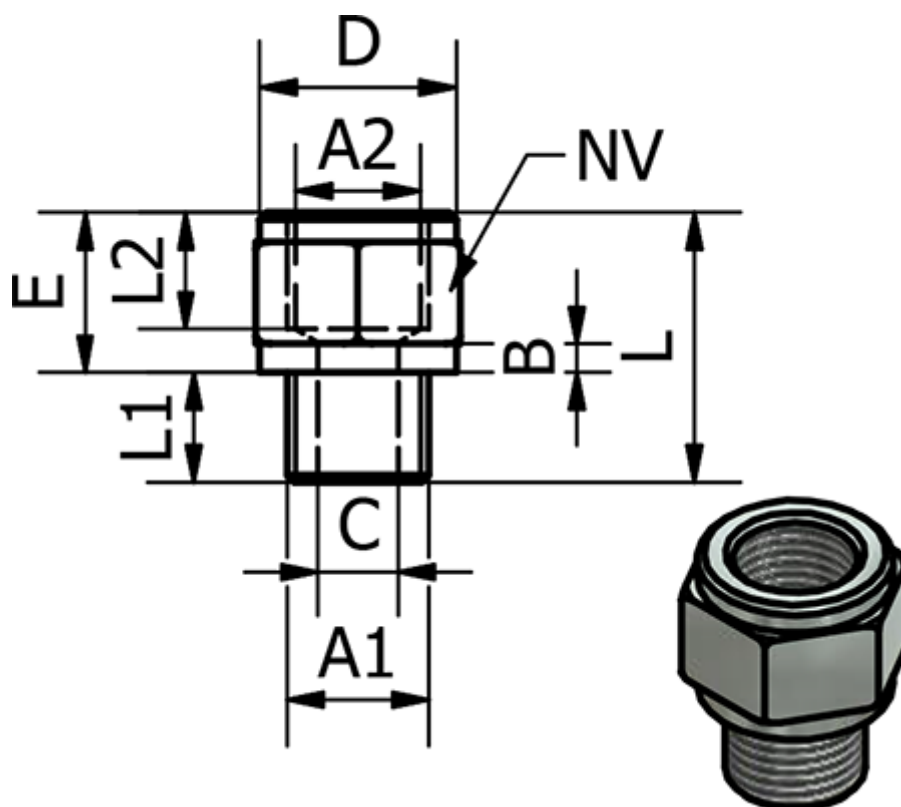

Data Sheet

Article number: 5891120TR1234

Description: Nipple sleeve 1120TR - 1234
R1/2" - G3/4"

Measures

A1 = 1/2"	L2 = 12.5
A2 = 3/4"	NV = 32
B = 3	
C = 15	
D = 31.5	
E = 17	
L = 29.5	
L1 = 12.5	